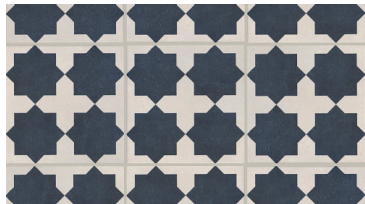

902 Nightshade

Style Number	TG42K	TG43K	TG44K
Style Name	SEASONS DECO	SEASONS SOLID	SEASONS 2X18
Construction	Porcelain	Porcelain	Ceramic
Tile Type	Accent	Accent	Accent
Finish	Lightly Textured	Matte	Gloss
Tile Size	7.87" x 7.87" 20 cm x 20 cm	7.87" x 7.87" 20 cm x 20 cm	17.71" x 1.96" 44.99 cm x 4.99 cm
Overall Thickness	0.335" 8.5 mm		0.354" 9 mm
Edges	Pressed	Pressed	Pressed
Country Of Origin	Spain	Spain	Spain
Residential Warranty	5 Years	5 Years	5 Years
Installation Area	Exteriors, Fire, Floors, Walls		Fire, Walls
Technical			
Breaking Strength	>= 250 lbf	>= 250 lbf	>= 250 lbf
Water Absorption %	≤ 0.50% (Impervious (Porcelain))	≤ 0.50% (Impervious (Porcelain))	≤ 0.50% (Impervious (Porcelain))
DCOF	≥ 0.42	≥ 0.42	≥ 0.42
Shade & Texture Variation	V2	V2	V2

TG42K

302 Willow Moss

402 Stormy Sea

503 Petal Greige

602 Harvest Sun

902 Nightshade

TG43K

103 Ivory Haze