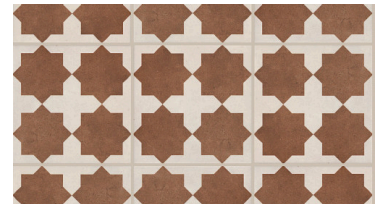

902 Nightshade

Style Number	TG42K	TG43K	TG44K
Style Name	SEASONS DECO	SEASONS SOLID	SEASONS 2X18
Construction	Porcelain	Porcelain	Ceramic
Tile Type	Accent	Accent	Accent
Finish	Lightly Textured	Matte	Gloss
Tile Size	7.87" x 7.87" 20 cm x 20 cm	7.87" x 7.87" 20 cm x 20 cm	17.71" x 1.96" 44.99 cm x 4.99 cm
Overall Thickness	0.335" 8.5 mm		0.354" 9 mm
Edges	Pressed	Pressed	Pressed
Country Of Origin	Spain	Spain	Spain
Residential Warranty	5 Years	5 Years	5 Years
Installation Area	Exteriors, Fire, Floors, Walls		Fire, Walls
Technical			
Breaking Strength	>= 250 lbf	>= 250 lbf	>= 250 lbf
Water Absorption %	≤ 0.50% (Impervious (Porcelain))	≤ 0.50% (Impervious (Porcelain))	≤ 0.50% (Impervious (Porcelain))
DCOF	≥ 0.42	≥ 0.42	≥ 0.42
Shade & Texture Variation	V2	V2	V2

TG42K

302 Willow Moss

402 Stormy Sea

503 Petal Greige

602 Harvest Sun

902 Nightshade

TG43K

103 Ivory Haze

302 Willow Moss

402 Stormy Sea

503 Petal Greige

TG43K

602 Harvest Sun

902 Nightshade

TG44K

103 Ivory Haze

302 Willow Moss

402 Stormy Sea

503 Petal Greige

602 Harvest Sun

902 Nightshade

Style Number

TG45K

Style Name