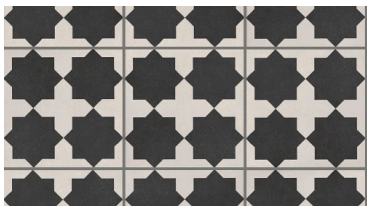

902 Nightshade

Style Number	TG42K	TG43K	TG44K
Style Name	SEASONS DECO	SEASONS SOLID	SEASONS 2X18
Construction	Porcelain	Porcelain	Ceramic
Tile Type	Accent	Accent	Accent
Finish	Lightly Textured	Matte	Gloss
Tile Size	7.87" x 7.87" 20 cm x 20 cm	7.87" x 7.87" 20 cm x 20 cm	17.71" x 1.96" 44.99 cm x 4.99 cm
Overall Thickness	0.335" 8.5 mm		0.354" 9 mm
Edges	Pressed	Pressed	Pressed
Country Of Origin	Spain	Spain	Spain
Residential Warranty	5 Years	5 Years	5 Years
Installation Area	Exteriors, Fire, Floors, Walls		Fire, Walls
Technical			
Breaking Strength	>= 250 lbf	>= 250 lbf	>= 250 lbf
Water Absorption %	≤ 0.50% (Impervious (Porcelain))	≤ 0.50% (Impervious (Porcelain))	≤ 0.50% (Impervious (Porcelain))
DCOF	≥ 0.42	≥ 0.42	≥ 0.42
Shade & Texture Variation	V2	V2	V2

TG42K

302 Willow Moss

402 Stormy Sea

503 Petal Greige

602 Harvest Sun

902 Nightshade

TG43K

103 Ivory Haze

302 Willow Moss

402 Stormy Sea

503 Petal Greige

TG43K

602 Harvest Sun

902 Nightshade

TG44K

103 Ivory Haze